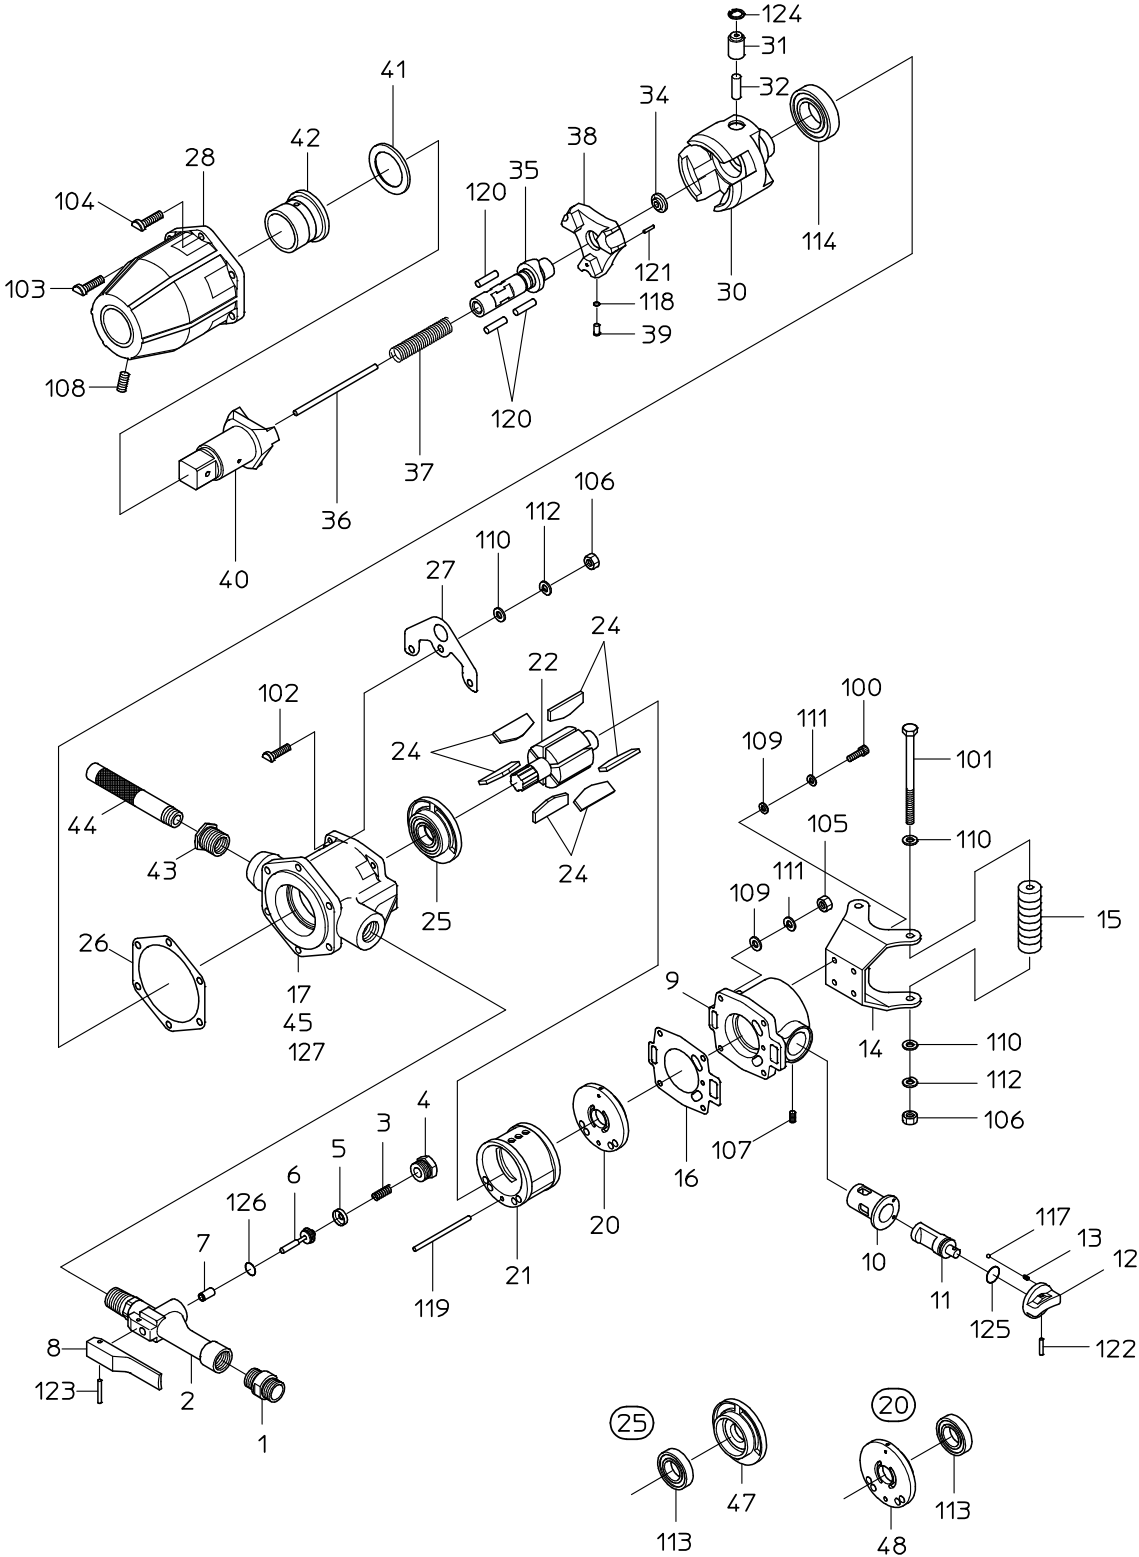

PARTS LIST

NWH-500(P)

523175

NIPPON PNEUMATIC MFG. CO., LTD.

PARTS LIST

(1/2)

MODEL : **NWH-500**

523175

ITEM	PART NO.	PART NAME	Q'ty
1	17504560	INLET BUSHING	1
2	Not available separately. Available only as HANDLE WB (P/No. 15219730)	HANDLE	1
3	15211310	THROTTLE SPRING	1
4	15211370	THROTTLE PLUG	1
5	15211350	THROTTLE CAP	1
6	15211360	THROTTLE VALVE	1
7	15211340	THROTTLE BUSH	1
8	15211440	LEVER	1
9	Not available separately. Available only as HANDLE CAP WB (P/No. 15219725)	HANDLE CAP	1
10	15211420	REVERSE BUSH	1
11	15211410	REVERSE VALVE	1
12	15211430	REVERSE LEVER	1
13	15200940	SPRING	1
14	15211710	BOTTOM BRACKET	1
15	15211330	GRIPE	2
16	15211570	TOP SEAL	1
17	15211640	ROTOR CASE	1
20	15219293	TOP PLATE WBR	1
21	15219732	CYLINDER	1
22	15211630	ROTOR	1
24	15211610	VANE	6
25	15219294	BOTTOM PLATE WBR	1
26	15211580	BOTTOM SEAL	1
27	15211690	HANGER	1
28	Not available separately. Available only as HAMMER CASE CP (P/No. 15219343)	HAMMER CASE	1
30	15211531	HAMMER	1
31	15211721	BEARING BUSH	1
32	15211461	CAM ROLLER	1
34	15211490	THRUST WASHER	1
35	15211470	CAM SHAFT	1
36	15211660	ROTOR PIN	1
37	15211320	PUSH SPRING	1
38	15211500	SPINDLE CLUTCH	1
39	15211680	STOPPER PIN	1
40	15211450	ANVIL	1
41	15211480	SPACER	1
42	15211520	CASE BUSH	1
43	15211550	HOLDER JOINT	1
44	15211540	HOLDER	1
45		NAME PLATE	1
100	74008025	CAP SCREW	4
101	72210138	HEX. BOLT	2
102	28100204	SET BOLT	4
103	28100206	SET BOLT	3
104	28100207	SET BOLT	3
105	76111208	HEX. NUT	4
106	76111210	HEX. NUT	8
107	28100467	SET SCREW	1
108	28100502	HEX. SOCKET PLUG	1
109	76310208	WASHER	8