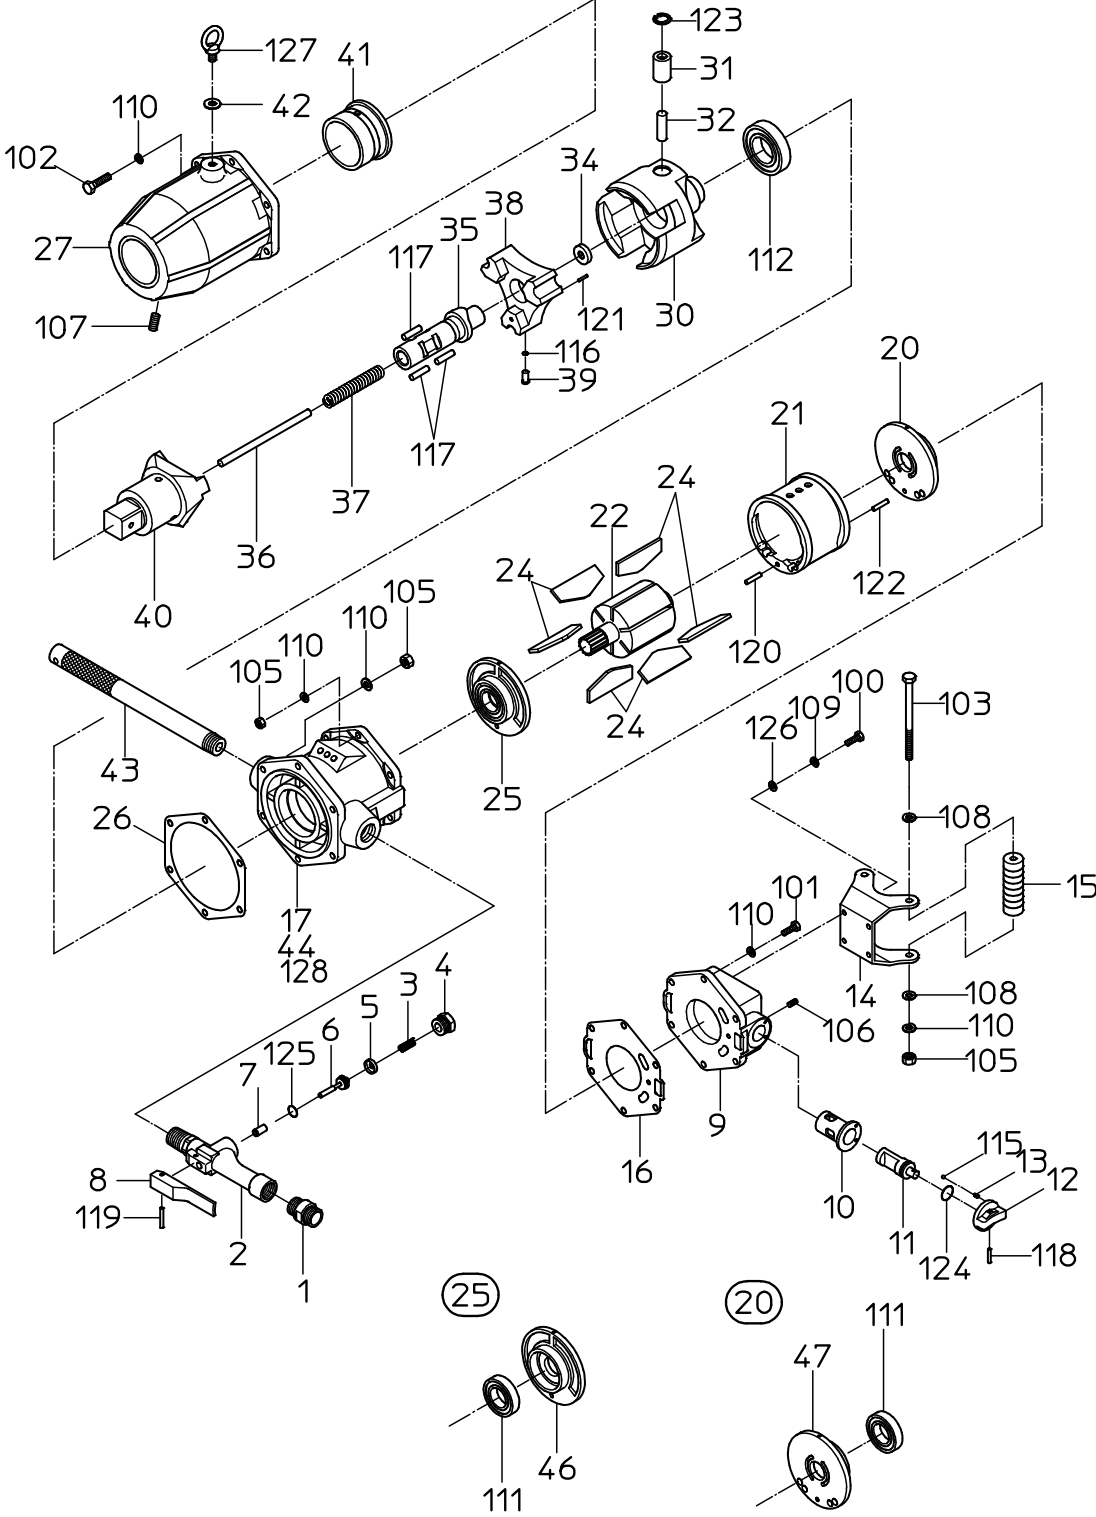

PARTS LIST

NWH-750

523195

NIPPON PNEUMATIC MFG.CO.,LTD.

PARTS LIST

(1/2)

MODEL : **NWH-750**

523195

ITEM	PART NO.	PART NAME	Q'ty
1	17504560	INLET BUSHING	1
2	Not available separately. Available only as HANDLE WB (P/No. 15219730)	Handle	1
3	15211310	THROTTLE SPRING	1
4	15211370	THROTTLE PLUG	1
5	15211350	THROTTLE CAP	1
6	15211360	THROTTLE VALVE	1
7	15211340	THROTTLE BUSH	1
8	15211440	LEVER	1
9	Not available separately. Available only as HANDLE CAP WB (P/No. 15219729)	HANDLE CAP	1
10	Not available separately. Available only as HANDLE CAP WB (P/No. 15219729)	REVERSE BUSH	1
11	15211410	REVERSE VALVE	1
12	15211430	REVERSE LEVER	1
13	15200940	SPRING	1
14	15212020	BOTTOM BRACKET	1
15	15211330	GRIPE	2
16	15211890	TOP SEAL	1
17	15211960	ROTOR CASE	1
20	15219296	TOP PLATE WBR	1
21	15219733	CYLINDER	1
22	15211950	ROTOR	1
24	15211930	VANE	6
25	15219297	BOTTOM PLATE WBR	1
26	15211900	BOTTOM SEAL	1
27	Not available separately. Available only as HAMMER CASE CP (P/No. 15219344)	HAMMER CASE	1
30	15211861	HAMMER	1
31	15212032	BEARING BUSH	1
32	15211801	CAM ROLLER	1
34	15211821	THRUST WASHER	1
35	15211810	CAM SHAFT	1
36	15211980	ROTOR PIN	1
37	15211730	PUSH SPRING	1
38	15211830	SPINDLE CLUTCH	1
39	15212000	STOPPER PIN	1
40	15211790	ANVIL	1
41	15211850	CASE BUSH	1
42	15212040	WASHER	1
43	15211870	HOLDER	1
44		NAME PLATE	1
100	74008020	CAP SCREW	4
101	72210045	HEX. BOLT	6
102	72210050	HEX. BOLT	6
103	72210138	HEX. BOLT	2
105	76111210	HEX. NUT	14
106	28100467	SET SCREW	1
107	28100502	HEX. SOCKET PLUG	1
108	76310210	WASHER	4
109	76420108	SPRING WASHER	4
110	76420110	SPRING WASHER	26