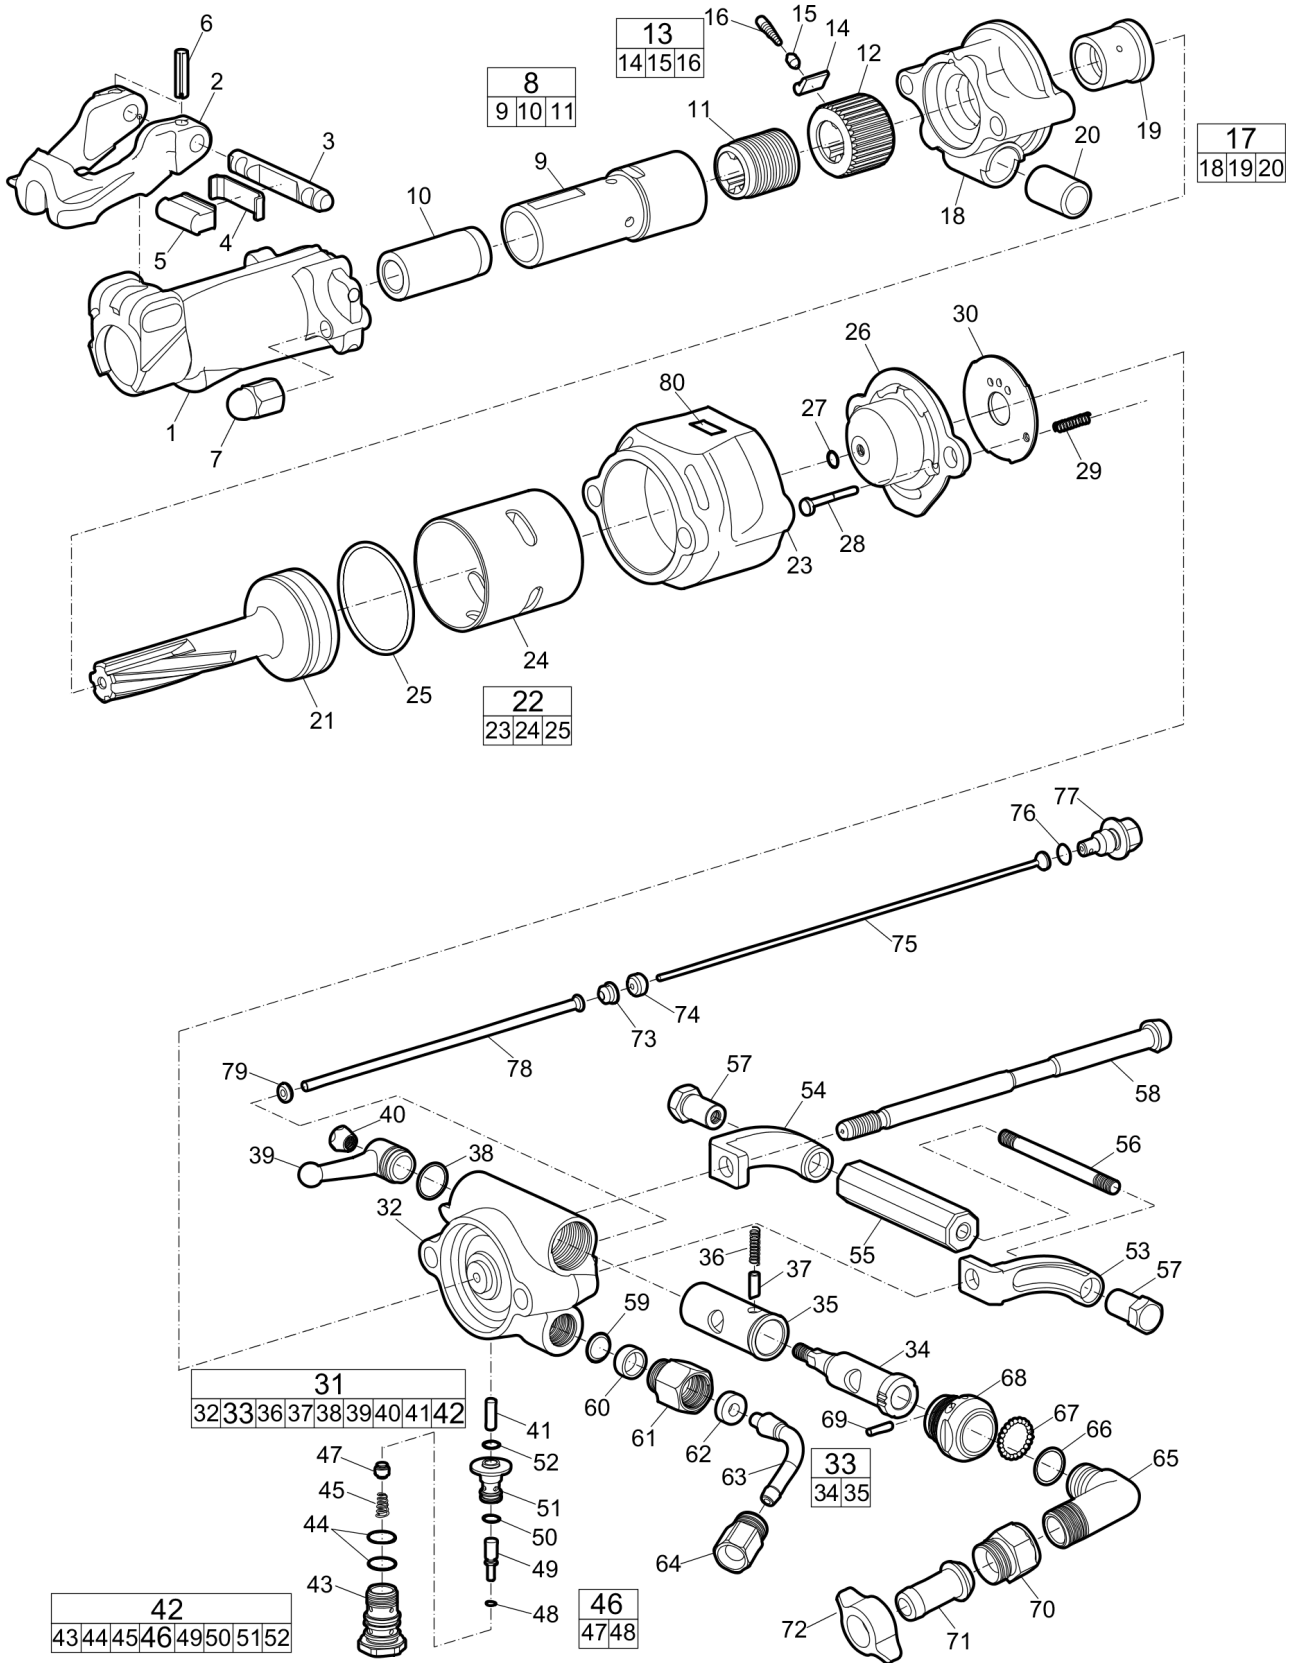

BBD 94W

Item	Part No.	Name	Qty	L
1	3121058300	Front head	1	
2	3121085100	Drill steel retainer, 22 mm, 7/8"	1	
3	3115292500	Retainer pin	1	
4	3121002900	Buffer Plate	1	
5	3121003000	Rubber buffer	1	
6	0108339200	tension pin	2	
7	3121087200	Side bolt nut	2	
8	3121088280	Rotation chuck, complete	1	
9	--	Rotation chuck, 22 mm (7/8")	1	
10	3121084600	Rotation chuck bushing, 22 x 108 mm (7/8" x 4 1/4")	1	
11	3115131300	Chuck nut, 22 mm (7/8")	1	
12	3115316000	Ratchet wheel	1	
13	3115920190	Pawl, complete	1	
14	3101315900	Pawl	4	
15	3121002100	Pawl pin	4	
16	3121002000	Pawl spring	4	
17	3121058080	Intermediate part, complete	1	
18	--	Intermediate part	1	
19	3121058100	Bushing	1	
20	3121058200	Bushing	1	
21	3115169400	Piston	1	
22	3121057780	Cylinder, complete	1	
23	--	Cylinder	1	
24	3121062000	Cylinder liner	1	
25	0663614200	O-ring	1	
26	3121057601	Cover	1	
27	0663211400	O ring	1	
28	3121090000	Guide pin	1	
29	3121090100	Pressure spring	1	
30	3121068900	Main valve	1	
31	3121057181	Back head, complete	1	
32	--	Back head	1	
33	3121057280	Throttle valve, complete	1	
34	---	Throttle valve	1	
35	3121057300	Valve liner	1	