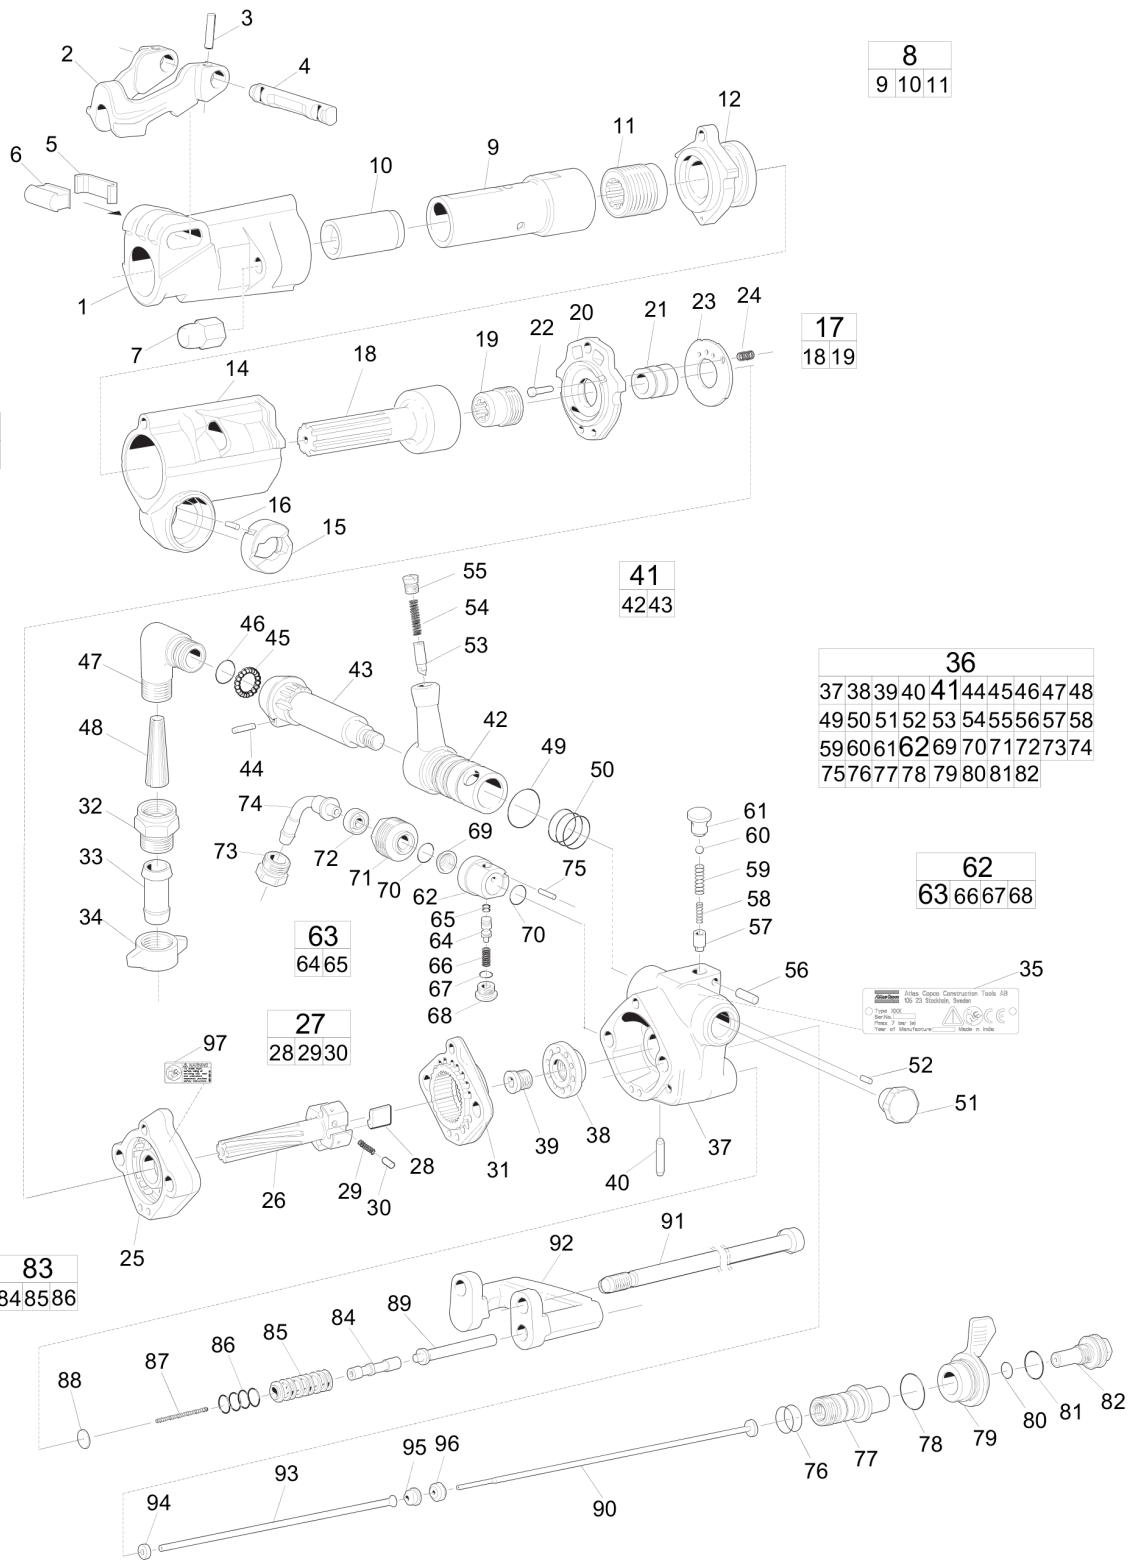

BBC 16W

Item	Part No.	Name	Qty	L
1	3121015400	Front head housing	1	
2	3121085100	Drill steel retainer, 22 mm, 7/8"	1	
3	0108339200	tension pin	2	
4	3121085200	Retainer pin	1	
5	3121002900	Buffer Plate	1	
6	3121003000	Rubber buffer	1	
7	3121087200	Side bolt nut	2	
8	3121082680	Rotation chuck, complete	1	
9	--	Rotation chuck	1	
10	3121082400	Rotation chuck bushing, 22 x 108 mm, 7/8 x 4 1/4 in.	1	
11	3115122000	Chuck nut	1	
12	3121015800	Intermediate part	1	
13	3121068080	Cylinder, complete	1	
14	--	Cylinder	1	
15	3121059900	Washer	1	
16	0101127400	Cylindrical pin CP 5x16	1	
17	3121015980	Piston, complete	1	
18	--	Piston	1	
19	3121016000	Rifle nut	1	
20	3121016200	Cover	1	
21	3121016300	Bushing	1	
22	3121016400	Guide pin	1	
23	3121016600	Main valve	1	
24	3121016500	Pressure spring	1	
25	3121016701	Valve casing	1	
26	3121017000	Rifle bar	1	
27	3115920090	Pawl kit	1	
28	--	Pawl	4	
29	3100914002	Pressure spring	4	
30	3100964101	Pawl pin	4	
31	3121016800	Ratchet box	1	
32	3000582503	Adapter	1	
33	9000032600	HOSE NIPPLE (CUP NUT) 25.0 MM	1	
34	9000033900	CUP NUT - WING G1 1/8	1	
35	-	Data plate (Not available separately)	1