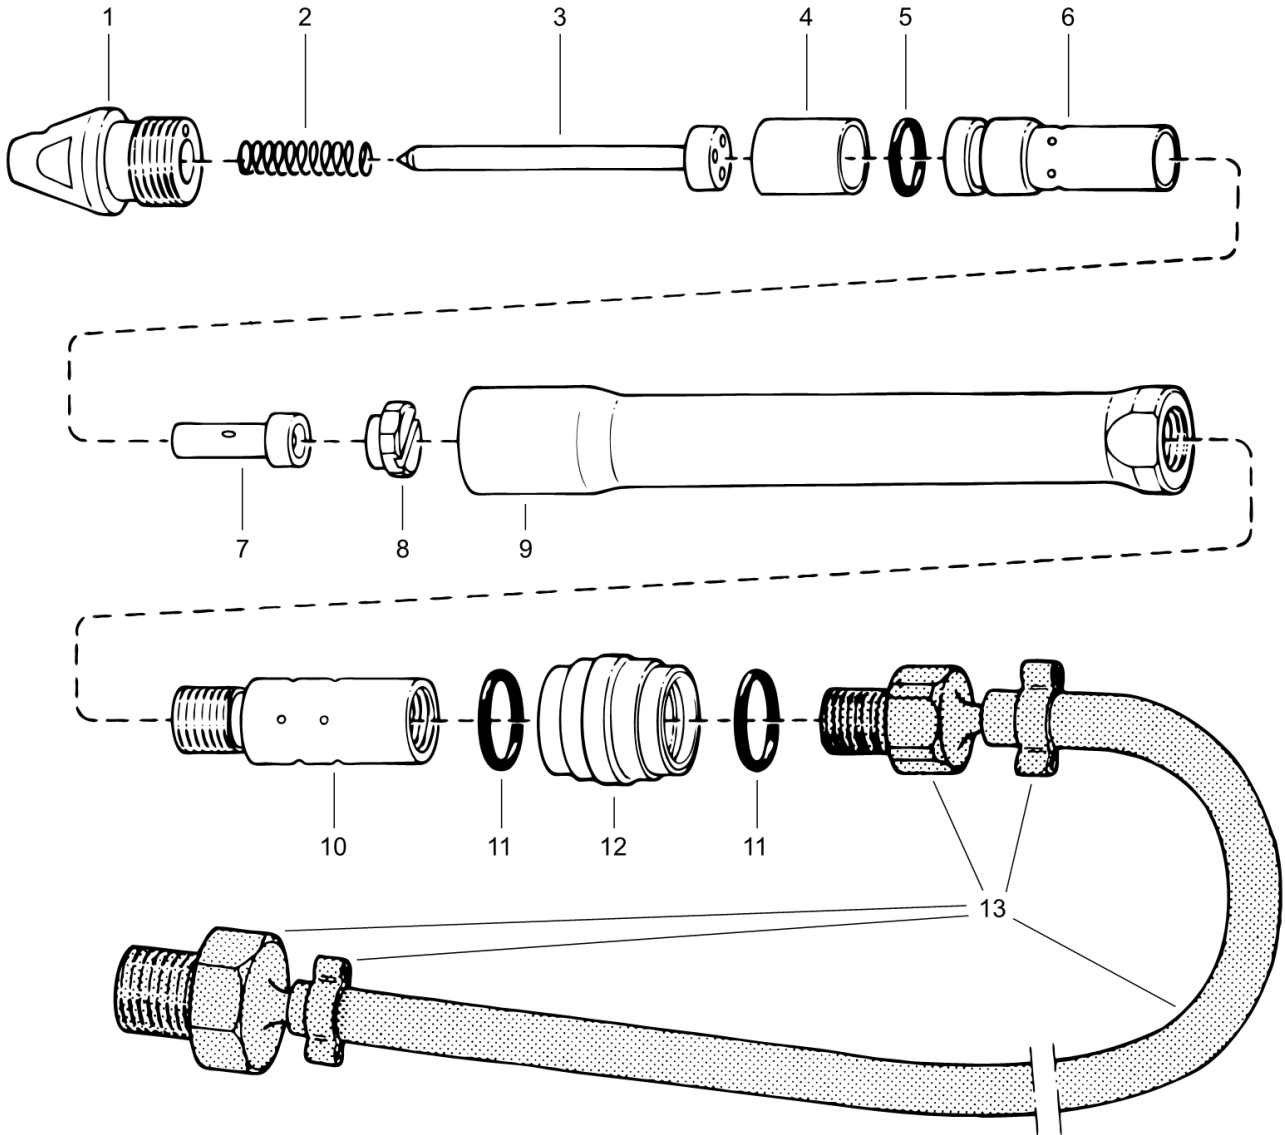

P2505

Spare part list

7001220

Ref.no.	Ordering no.	Qty	Description	Remark / included in Service kit
1	3510018600	1	Guide sleeve	
2		1	Spring	
3		1	Engraver needle	
4	3510018800	1	Sleeve	
5		1	O-ring	8.1x1.6
6	3510019000	1	Cylinder	
7	3510019100	1	Piston	
8	3510019200	1	Cover	
9		1	Casing	
10	3510019400	1	Housing	
11		2	O-ring	11.1x1.6
12	3510019500	1	Sleeve	
13	4390207991	1	Hand hose, compl.	(1/8")